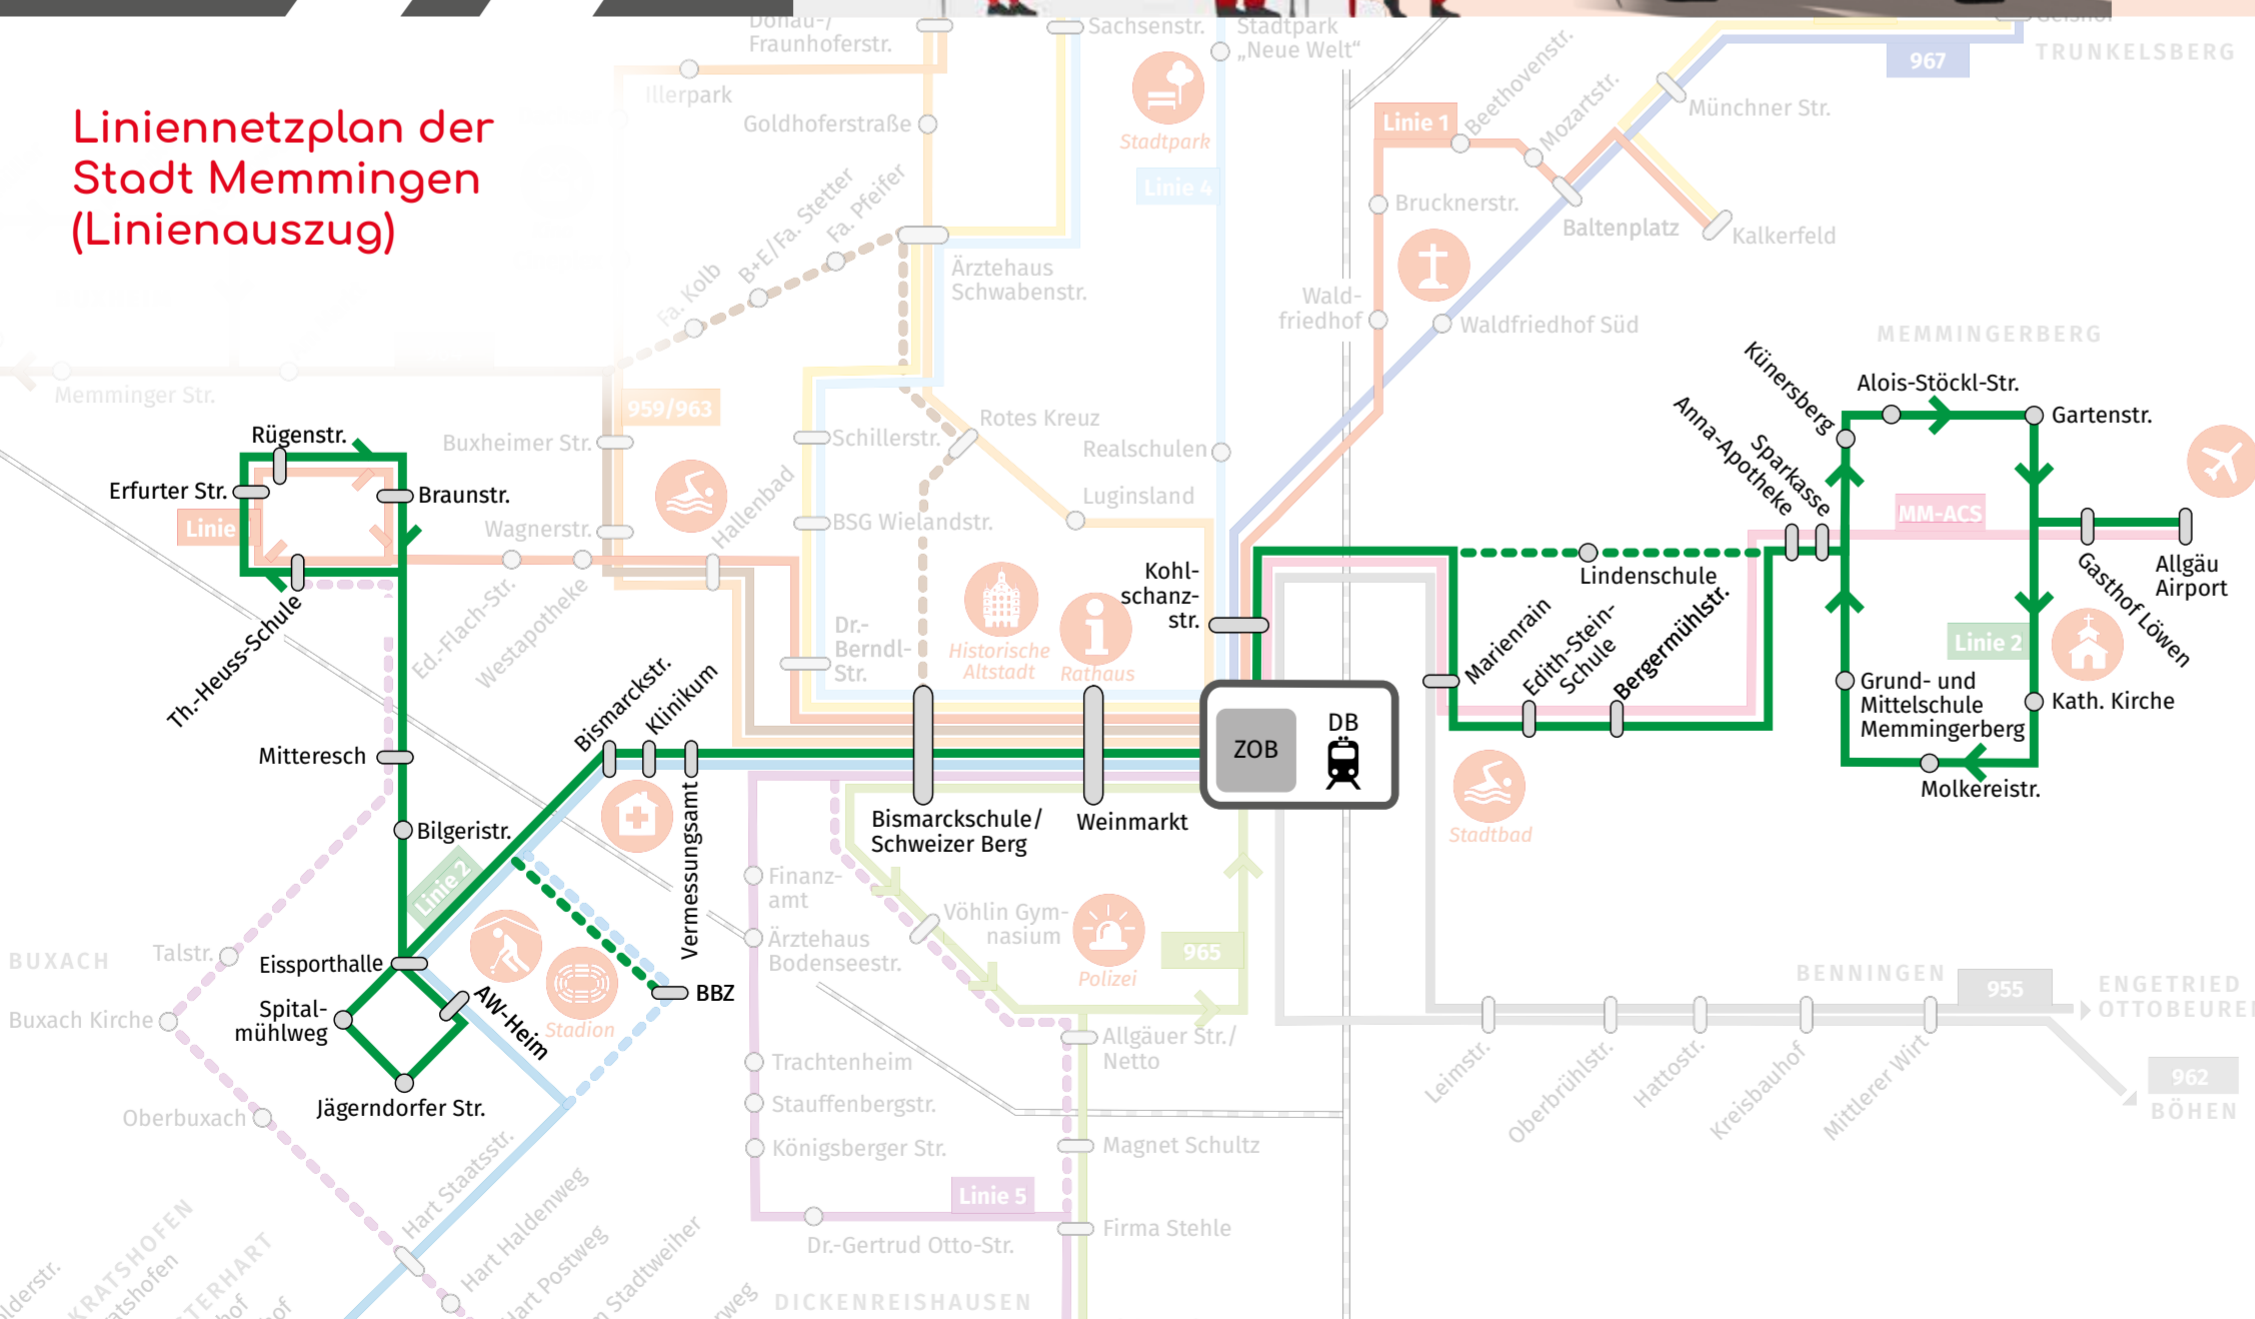

## Linie 2

Hühnerberg – ZOB – Memmingerberg

Fahrplan  
gültig ab  
16. Januar 2023

Weitere Informationen unter  
[www.stadtbuss-mm.de](http://www.stadtbuss-mm.de)  
[www.vvm-online.de](http://www.vvm-online.de)

Linie 2: Hühnerberg - ZOB - Memmingerberg

Table with columns for line, stop, and time slots for Monday-Friday. Includes stops like Memmingen, Rügenstraße, Braunstraße, and ZOB (Steig 1).

Table with columns for line, stop, and time slots for Saturday and Sunday/Holiday. Includes stops like Memmingen, Rügenstraße, Braunstraße, and ZOB (Steig 1).

Table with columns for line, stop, and time slots for Sunday/Holiday. Includes stops like Memmingen, Mitteresche, Braunstraße, and ZOB (Steig 1).

Linie 2: Memmingerberg - ZOB - Hühnerberg

Table with columns for line, stop, and time slots for Monday-Friday. Includes stops like Allgäu Airport, Memmingerberg, Gh. Löwen, and ZOB (Steig 5).

Table with columns for line, stop, and time slots for Saturday and Sunday/Holiday. Includes stops like Allgäu Airport, Memmingerberg, Gh. Löwen, and ZOB (Steig 5).